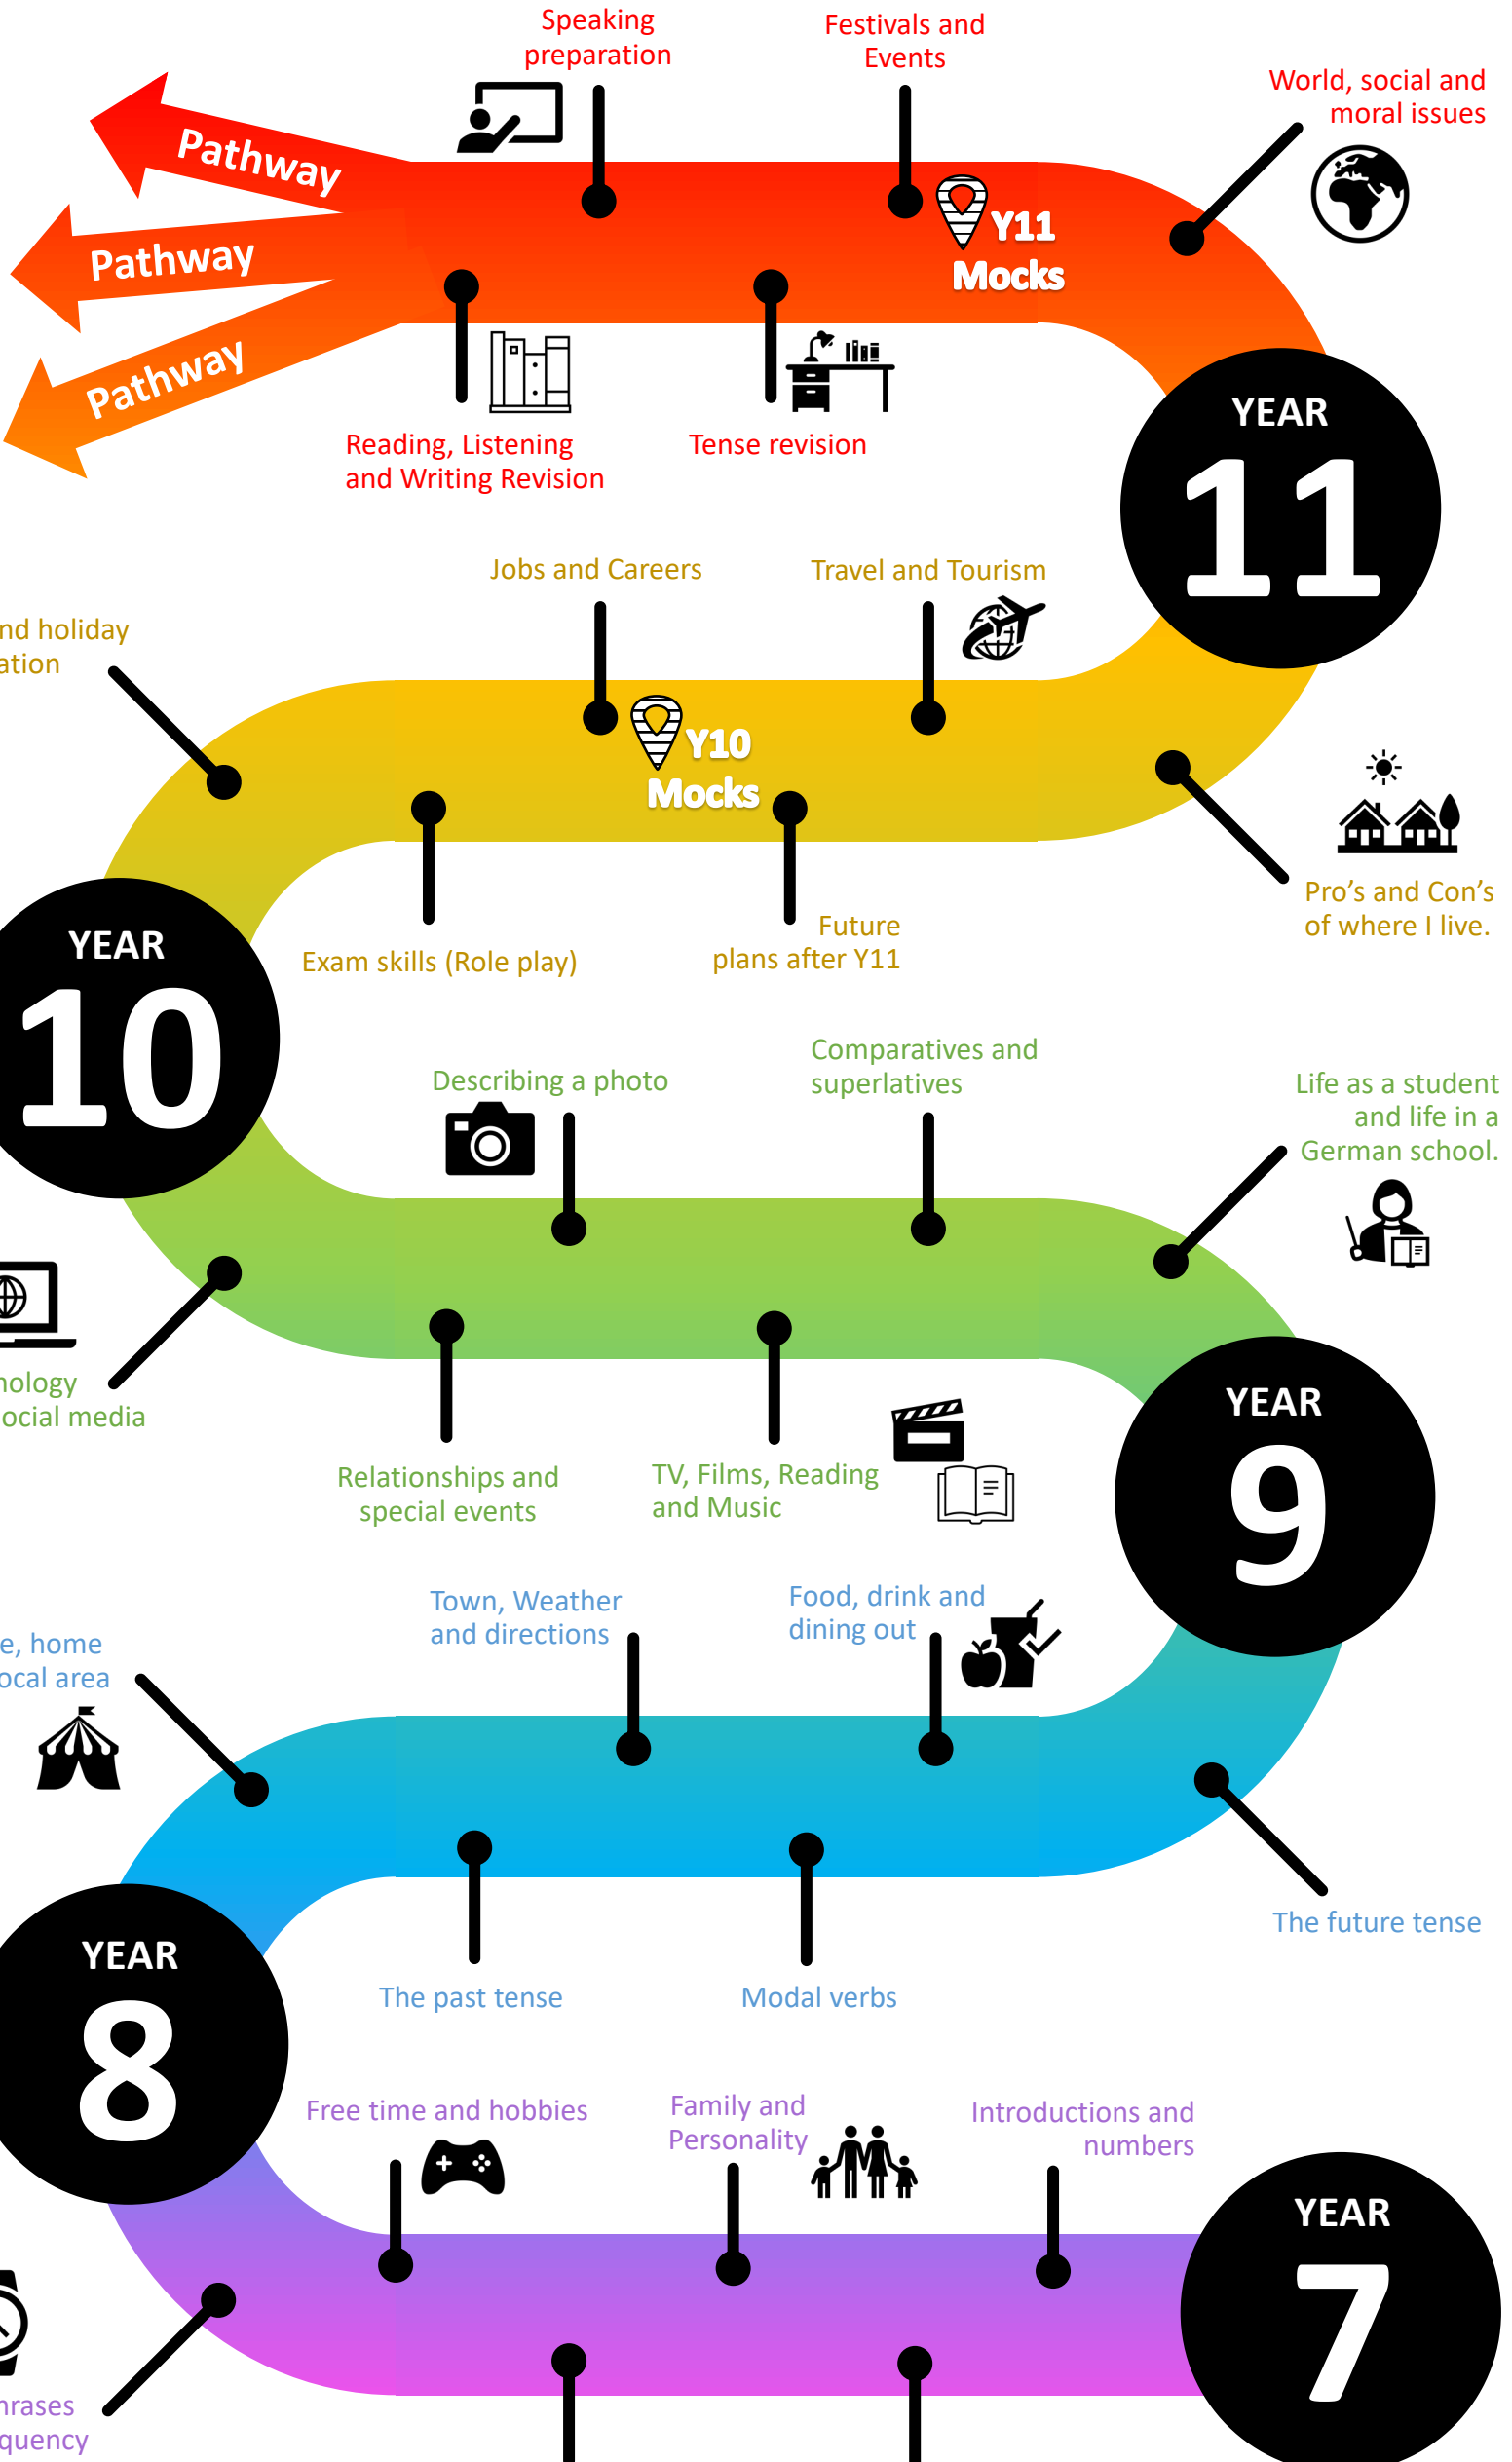

Apprenticeship with a company using German

BTEC National Level 3 in Travel and Tourism

AS / A Level German

Learning Journey | German